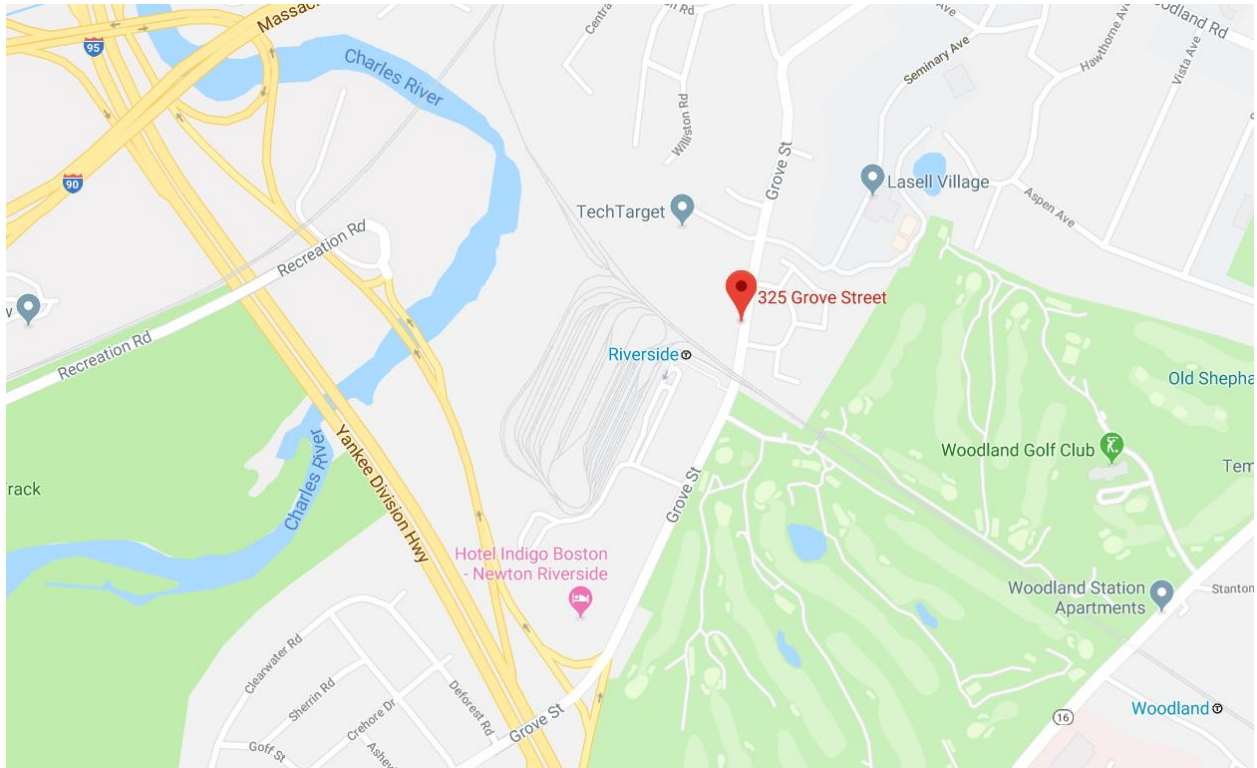

DIRECTIONS TO THE MBTA GREEN LINE TRAINING FACILITY @ RIVERSIDE (NEWTON)

The Riverside Light Rail Complex is located at 325 Grove Street in Newton, Massachusetts.

Take Exit 22 from Route 128 (to Riverside/Commuter)

After entering the complex, continue straight towards the rail yard. Turn LEFT parallel to the rail yard.

Take the first available RIGHT crossing over the tracks.

Park along the rail tracks near the white trailers on the LEFT (slight hill).

Carefully cross over to the main building (Rail Rodeo sign) and check in at the front desk.

.....
If you choose to use public transportation, take the MBTA's GREEN LINE, D – RIVERSIDE. Then use the crosswalks to access the main building.